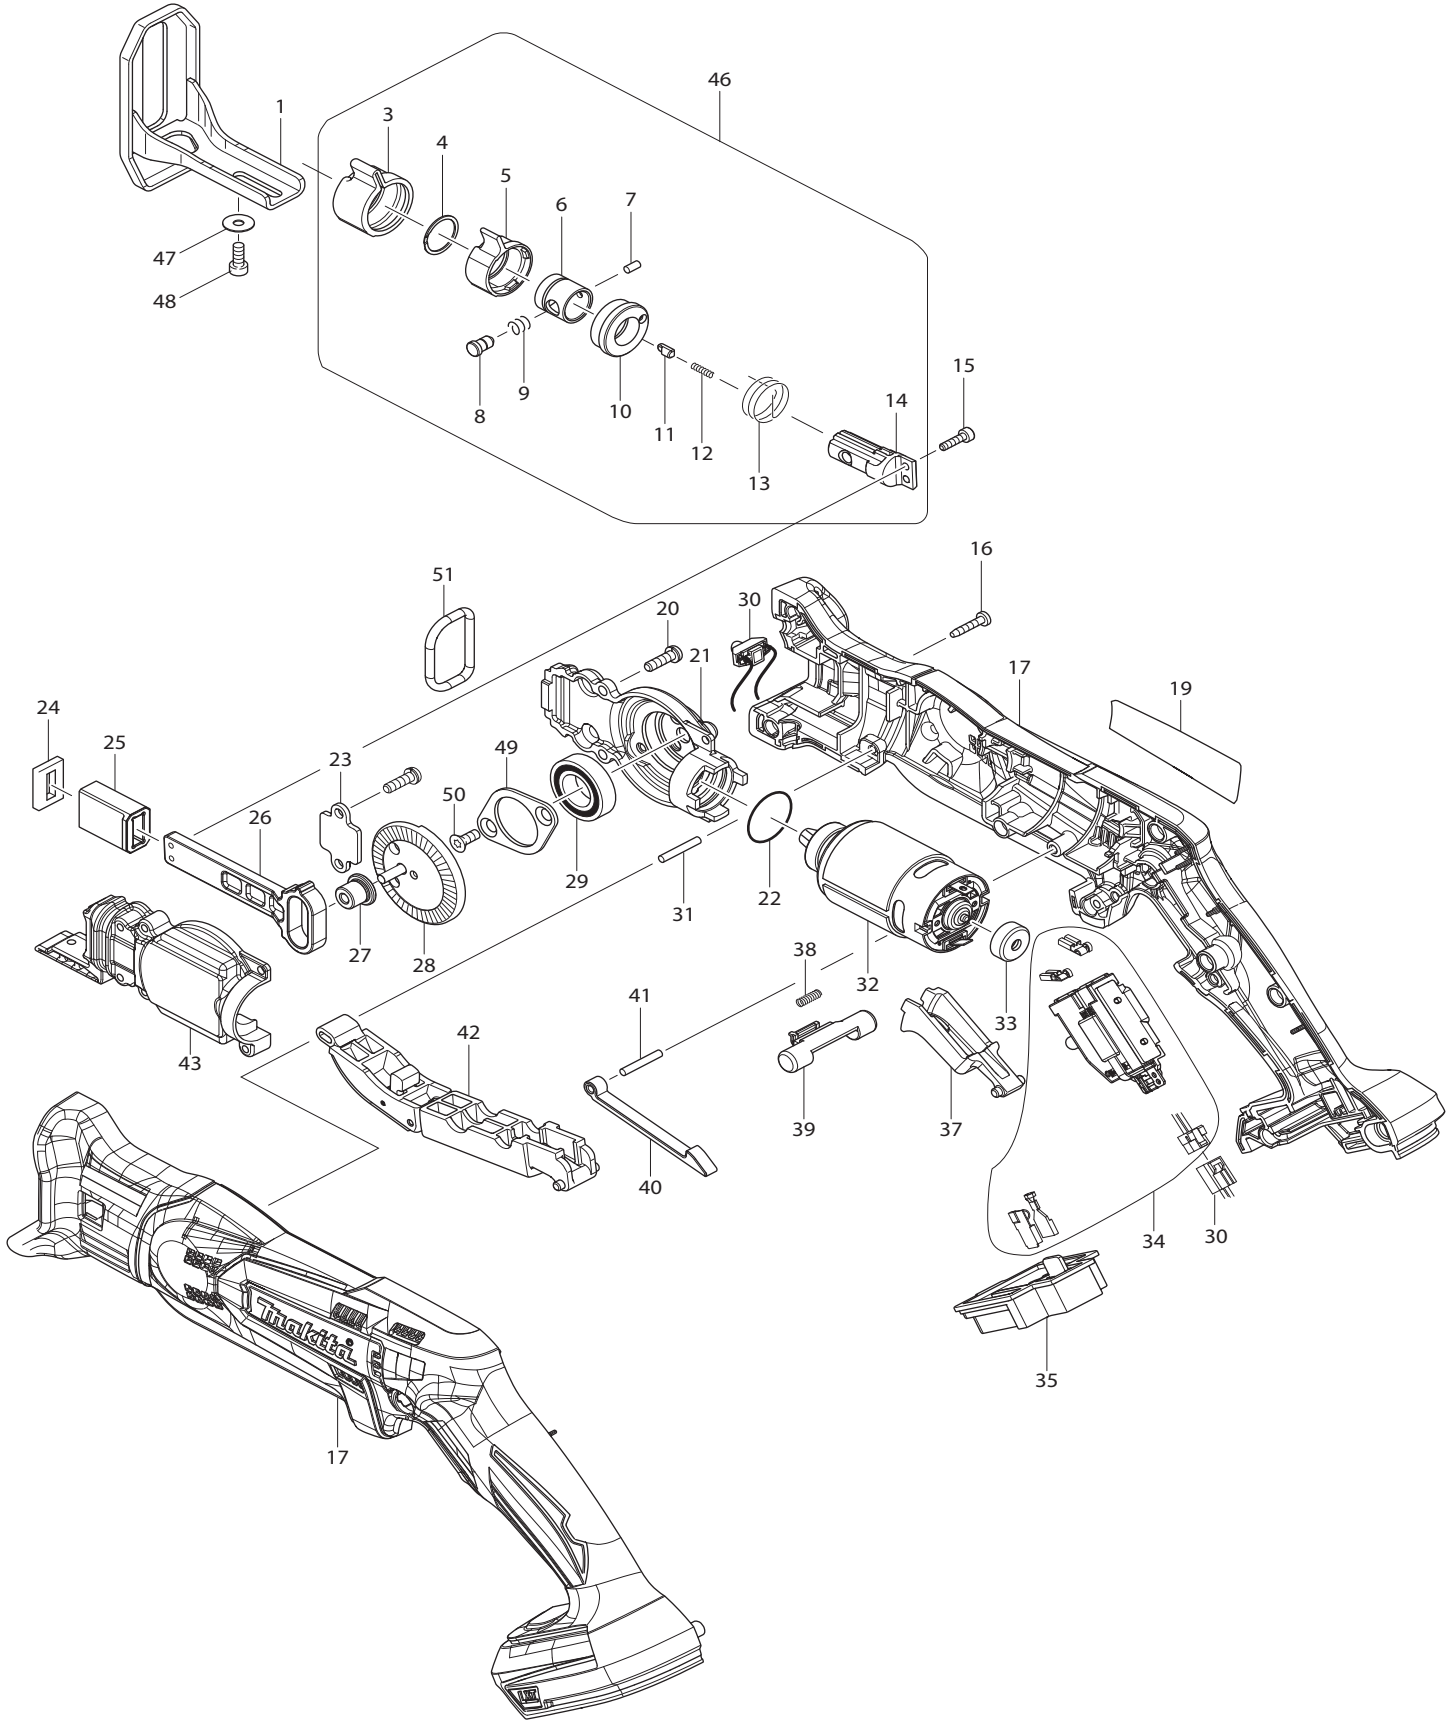

12 - 2013
DJR183Z
18V RECIPRO SAW

Item No	Type	Part No	Description	Qty	Unit
1		165740-8	SHOE	1	PC.
3		424466-4	PROTECTOR	1	PC.
4		257981-1	RETAINING RING (EXT)16	1	PC.
5		310496-0	DRIVING SLEEVE	1	PC.
6		331963-2	GUIDE SLEEVE	1	PC.
7		268094-3	PIN 3	1	PC.
8		256492-3	SHOULDER PIN 5	1	PC.
9		233345-3	COMPRESSION SPRING 6	1	PC.
10		453071-0	CONNECTING SLEEVE	1	PC.
11		310495-2	PUSH PIN	1	PC.
12		233025-1	COMPRESSION SPRING 2	1	PC.
13		233594-2	TORTION SPRING 17	1	PC.
14		326113-2	BLADE GUIDE	1	PC.
15		265910-0	HEX. SOCKET HEAD BOLT M3X12	2	PC.
16		266429-2	TAPPING SCREW 3X16	10	PC.
17		187760-2	HOUSING SET	1	SET
	INC.	263005-3	RUBBER PIN 6	2	PC.
	INC.	423475-0	SPONGE SHEET	1	PC.
19		814V98-1	NAME PLATE F/DJR183	1	PC.
20		266747-8	PAN HEAD SCREW M4X14 WITH WM	5	PC.
21		319060-4	GEAR HOUSING	1	PC.
22		213961-7	O RING 22	1	PC.
23		346525-3	PLATE	1	PC.
24		443185-3	FELT SEAL	1	PC.
25		313220-0	SLIDER GUIDE	1	PC.
26		313271-3	SLIDER	1	PC.
27		313270-5	COLLARED SLEEVE 4	1	PC.
28		142284-5	GEAR COMPLETE	1	PC.
29		211242-3	BALL BEARING 6902ZZ	1	PC.
30		620237-9	LED CIRCUIT	1	PC.
31		256158-5	PIN 3	1	PC.
32		629105-3	DC MOTOR	1	PC.
33		424467-2	CAP	1	PC.
34		650712-1	SWITCH C3HY-1A-PRLMS	1	PC.
35		643852-2	TERMINAL	1	PC.
37		453072-8	SWITCH LEVER R	1	PC.
38		233438-6	COMPRESSION SPRING 4	1	PC.
39		454661-2	LOCK OFF LEVER R	1	PC.
40		313219-5	LINK	1	PC.
41		256158-5	PIN 3	1	PC.
42		141128-6	SWITCH LEVER F COMPLETE	1	PC.
43		319061-2	GEAR HOUSING COVER	1	PC.
46		126201-3	BLADE CLAMP ASSEMBLY	1	PC.
	INC.		Item. 3-14		
47		253874-0	FLAT WASHER 4	1	PC.
48		922112-8	HEX. SOCKET HEAD BOLT M4X10	1	PC.
49		285738-0	BEARING RETAINER 36	1	PC.
50		265035-0	COUNTERSUNK HEAD SCREW M4X10	2	PC.
51		424597-9	RUBBER RING 23	1	PC.
E01		802D38-3	CAUTION LABEL, SP, FR	1	PC.